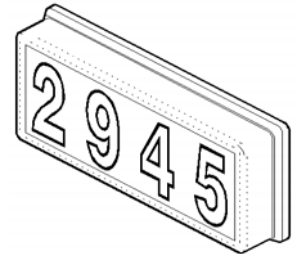

Lamp Set: 2 x #193 (12v), low voltage

Backplate: ABS (black)

Lens: Acrylic (white) w/number alignment markers

Numbers: 3" ABS (black)

Model: **PLHN4**

Size: 11.50" x 5.25" x 1.88"

Ship Weight: #1

Lamp Set: 2 x #193 (12v), low voltage

Backplate: ABS (black)

Lens: Acrylic (white) w/number alignment markers

Numbers: 4" ABS (black)

Model: **PLHN4W**

Size: 11.50" x 5.25" x 1.88"

Ship Weight: #1

Lamp Set: 2 x #193 (12v), low voltage

Backplate: ABS (white)

Lens: Acrylic (white) w/number alignment markers

Numbers: 4" ABS (black)

Model: **PLHN4S**

Size: 7.50" x 5.25" x 1.88"

Ship Weight: #1

Lamp Set: 2 x #193 (12v), low voltage

Backplate: ABS (black)

Lens: Acrylic (white) w/number alignment markers

Numbers: 4" ABS (black)

Model: **PLHN6**

Size: 17.00" x 8.00" x 3.00"

Ship Weight: #1.5

Lamp Set: 6 x #193 (12v), low voltage

Backplate: ABS (black)

Lens: Acrylic (white) w/number alignment markers

Numbers: 6" ABS (black)