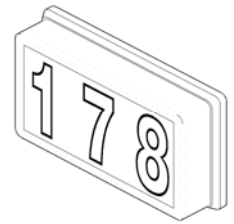

Backplate: ABS (black)

Lens: Acrylic (white) w/number alignment markers

Numbers: 4" ABS (black)

Model: **PLHN4W**

Size: 11.50" x 5.25" x 1.88"

Ship Weight: #1

Lamp Set: 2 x #193 (12v), low voltage

Backplate: ABS (white)

Lens: Acrylic (white) w/number alignment markers

Numbers: 4" ABS (black)

Model: **PLHN4S**

Size: 7.50" x 5.25" x 1.88"

Ship Weight: #1

Lamp Set: 2 x #193 (12v), low voltage

Backplate: ABS (black)

Lens: Acrylic (white) w/number alignment markers

Numbers: 4" ABS (black)

Model: **TBR4, TBK4**

Size: 13.00" x 6.75" x 1.91"

Ship Weight: #1

Lamp Set: 2 x #193 (12v), low voltage

Backplate: ABS (black or brown)

Lens: Acrylic (white) w/number alignment markers

Numbers: 4" ABS (black)

Model: **PLHN6**

Size: 17.00" x 8.00" x 3.00"

Ship Weight: #1.5

Lamp Set: 6 x #193 (12v), low voltage

Backplate: ABS (black)

Lens: Acrylic (white) w/number alignment markers

Numbers: 6" ABS (black)