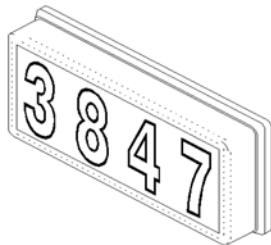

Lamp Set: 2 x #193 (12v), low voltage

Backplate: ABS (black)

Lens: Acrylic (white) w/number alignment markers

Numbers: 3" ABS (black)

Model: **PLHN4**

Size: 11.50" x 5.25" x 1.88"

Ship Weight: #1

Lamp Set: 2 x #193 (12v), low voltage

Backplate: ABS (black)

Lens: Acrylic (white) w/number alignment markers

Numbers: 4" ABS (black)

Model: **PLHN4W**

Size: 11.50" x 5.25" x 1.88"

Ship Weight: #1

Lamp Set: 2 x #193 (12v), low voltage

Backplate: ABS (white)

Lens: Acrylic (white) w/number alignment markers

Numbers: 4" ABS (black)

Model: **PLHN4S**

Size: 7.50" x 5.25" x 1.88"

Ship Weight: #1

Lamp Set: 2 x #193 (12v), low voltage

Backplate: ABS (black)

Lens: Acrylic (white) w/number alignment markers

Numbers: 4" ABS (black)

Model: **TBR4, TBK4**

Size: 13.00" x 6.75" x 1.91"

Ship Weight: #1

Lamp Set: 2 x #193 (12v), low voltage

Backplate: ABS (black or brown)

Lens: Acrylic (white) w/number alignment markers