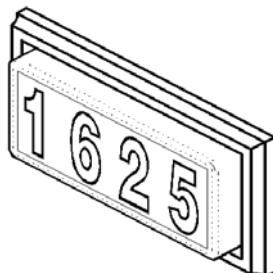

Backplate: ABS (black)

Lens: Acrylic (white) w/number alignment markers

Numbers: 4" ABS (black)

Model: **PLHN4W**

Size: 11.50" x 5.25" x 1.88"

Ship Weight: #1

Lamp Set: 2 x #193 (12v), low voltage

Backplate: ABS (white)

Lens: Acrylic (white) w/number alignment markers

Numbers: 4" ABS (black)

Model: **PLHN4S**

Size: 7.50" x 5.25" x 1.88"

Ship Weight: #1

Lamp Set: 2 x #193 (12v), low voltage

Backplate: ABS (black)

Lens: Acrylic (white) w/number alignment markers

Numbers: 4" ABS (black)

Model: **TBR4, TBK4**

Size: 13.00" x 6.75" x 1.91"

Ship Weight: #1

Lamp Set: 2 x #193 (12v), low voltage

Backplate: ABS (black or brown)

Lens: Acrylic (white) w/number alignment markers

Numbers: 4" ABS (black)

Model: **PLHN6**

Size: 17.00" x 8.00" x 3.00"

Ship Weight: #1.5

Lamp Set: 6 x #193 (12v), low voltage

Backplate: ABS (black)

Lens: Acrylic (white) w/number alignment markers

Numbers: 6" ABS (black)