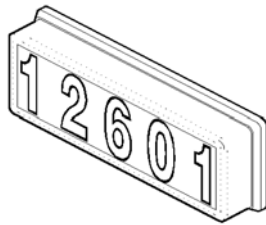

Lamp Set: 2 x #193 (12v), low voltage

Backplate: ABS (black)

Lens: Acrylic (white) w/number alignment markers

Numbers: 3" ABS (black)

Model: **PLHN4**

Size: 11.50" x 5.25" x 1.88"

Ship Weight: #1

Lamp Set: 2 x #193 (12v), low voltage

Backplate: ABS (black)

Lens: Acrylic (white) w/number alignment markers

Numbers: 4" ABS (black)

Model: **PLHN4W**

Size: 11.50" x 5.25" x 1.88"

Ship Weight: #1

Lamp Set: 2 x #193 (12v), low voltage

Backplate: ABS (white)

Lens: Acrylic (white) w/number alignment markers

Numbers: 4" ABS (black)

Model: **PLHN4S**

Size: 7.50" x 5.25" x 1.88"

Ship Weight: #1

Lamp Set: 2 x #193 (12v), low voltage

Backplate: ABS (black)

Lens: Acrylic (white) w/number alignment markers

Numbers: 4" ABS (black)

Model: **PLHN6**

Size: 17.00" x 8.00" x 3.00"

Ship Weight: #1.5

Lamp Set: 6 x #193 (12v), low voltage

Backplate: ABS (black)

Lens: Acrylic (white) w/number alignment markers

Numbers: 6" ABS (black)