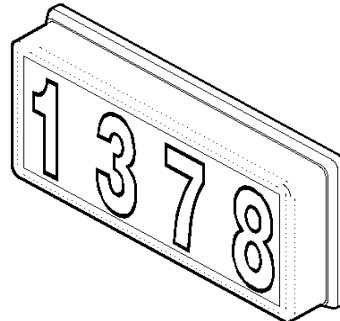

SPECIFICATIONS SHEET

1465 Tollhouse Rd. #102, Clovis, CA 93611
 PH (559)324-7270 FAX (559) 478-2998

MODEL SPECIFICATIONS

Model	Width	Height	Depth	Ship Wt.	Lamp Set	Lens	Backplate	Numbers
PLHN3	11.25"	4.19"	1.88"	#1	2x #193 (12v)	Acrylic (white)	ABS (black)	3" ABS (black)
PLHN3-LED	11.25"	4.19"	1.88"	#1	LED (12v-16v)	Acrylic (white)	ABS (black)	3" ABS (black)
PLHN4	11.50"	5.25"	1.88"	#1	2x #193 (12v)	Acrylic (white)	ABS (black)	4" ABS (black)
PLHN4-LED	11.50"	5.25"	1.88"	#1	LED (12v-16v)	Acrylic (white)	ABS (black)	4" ABS (black)
PLHN4W	11.50"	5.25"	1.88"	#1	2x #193 (12v)	Acrylic (white)	ABS (black)	4" ABS (black)
PLHN4W-LED	11.50"	5.25"	1.88"	#1	LED (12v-16v)	Acrylic (white)	ABS (black)	4" ABS (black)
PLHN4S	7.50"	5.25"	1.88"	#1	2x #193 (12v)	Acrylic (white)	ABS (black)	4" ABS (black)
PLHN4S-LED	7.50"	5.25"	1.88"	#1	LED (12v-16v)	Acrylic (white)	ABS (black)	4" ABS (black)
TBK4	13.00"	6.75"	1.91"	#1	2x #193 (12v)	Acrylic (white)	ABS (black)	4" ABS (black)
TBK4-LED	13.00"	6.75"	1.91"	#1	LED (12v-16v)	Acrylic (white)	ABS (black)	4" ABS (black)
TBR4	13.00"	6.75"	1.91"	#1	2x #193 (12v)	Acrylic (white)	ABS (brown)	4" ABS (brown)
TBR4-LED	13.00"	6.75"	1.91"	#1	LED (12v-16v)	Acrylic (white)	ABS (brown)	4" ABS (brown)
PLHN6	17.00"	8.00"	3.00"	#1.5	6x #193 (12v)	Acrylic (white)	ABS (black)	6" ABS (black)
PLHN6-LED	17.00"	8.00"	3.00"	#1.5	LED (12v-16v)	Acrylic (white)	ABS (black)	6" ABS (black)

LAMP SPECIFICATIONS

Type	Description	Volts	Watts	Aprox. Rated Hrs.
Incandescent	#193 wedge base	12V	4.62W	15k hrs.
LED Bulb	3 Mini LED per, Warm White (~3,000k)	16V	0.36W	50k hrs.
LED Strip	4 Med. LED per, Warm White (~3,000k)	16V	0.184W	50k hrs.

3" Models

4" Models

4" Decorative (TB) Models

4" Short Models

6" Models