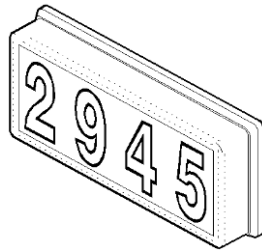

SPECIFICATIONS SHEET

1465 Tollhouse Rd. #102, Clovis, CA 93611
 PH (559)324-7270 FAX (559) 478-2998

MODEL SPECIFICATIONS

Model	Width	Height	Depth	Ship Wt.	Lamp Set	Lens	Backplate	Numbers
PLHN3	11.25"	4.19"	1.88"	#1	2x #193 (12v)	Acrylic (white)	ABS (black)	3" ABS (black)
PLHN3-LED	11.25"	4.19"	1.88"	#1	LED (12v-16v)	Acrylic (white)	ABS (black)	3" ABS (black)
PLHN4	11.50"	5.25"	1.88"	#1	2x #193 (12v)	Acrylic (white)	ABS (black)	4" ABS (black)
PLHN4-LED	11.50"	5.25"	1.88"	#1	LED (12v-16v)	Acrylic (white)	ABS (black)	4" ABS (black)
PLHN4W	11.50"	5.25"	1.88"	#1	2x #193 (12v)	Acrylic (white)	ABS (black)	4" ABS (black)
PLHN4W-LED	11.50"	5.25"	1.88"	#1	LED (12v-16v)	Acrylic (white)	ABS (black)	4" ABS (black)
PLHN4S	7.50"	5.25"	1.88"	#1	2x #193 (12v)	Acrylic (white)	ABS (black)	4" ABS (black)
PLHN4S-LED	7.50"	5.25"	1.88"	#1	LED (12v-16v)	Acrylic (white)	ABS (black)	4" ABS (black)
TBK4	13.00"	6.75"	1.91"	#1	2x #193 (12v)	Acrylic (white)	ABS (black)	4" ABS (black)
TBK4-LED	13.00"	6.75"	1.91"	#1	LED (12v-16v)	Acrylic (white)	ABS (black)	4" ABS (black)
TBR4	13.00"	6.75"	1.91"	#1	2x #193 (12v)	Acrylic (white)	ABS (brown)	4" ABS (brown)
TBR4-LED	13.00"	6.75"	1.91"	#1	LED (12v-16v)	Acrylic (white)	ABS (brown)	4" ABS (brown)
PLHN6	17.00"	8.00"	3.00"	#1.5	6x #193 (12v)	Acrylic (white)	ABS (black)	6" ABS (black)
PLHN6-LED	17.00"	8.00"	3.00"	#1.5	LED (12v-16v)	Acrylic (white)	ABS (black)	6" ABS (black)

LAMP SPECIFICATIONS

Type	Description	Volts	Watts	Aprox. Rated Hrs.
Incandescent	#193 wedge base	12V	4.62W	15k hrs.
LED Bulb	3 Mini LED per, Warm White (~3,000k)	16V	0.36W	50k hrs.
LED Strip	4 Med. LED per, Warm White (~3,000k)	16V	0.184W	50k hrs.

3" Models

4" Models

4" Decorative (TB) Models

4" Short Models

6" Models