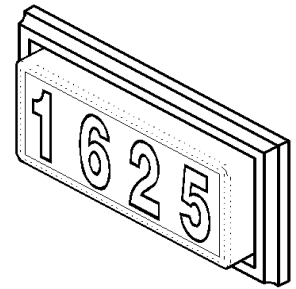

SPECIFICATIONS SHEET

1465 Tollhouse Rd. #102, Clovis, CA 93611
 PH (559) 324-7270 www.aero-lite.com

MODEL SPECIFICATIONS

Model	Width	Height	Depth	Ship Wt.	Lamp Set	Lens	Backplate	Numbers
PLHN3	11.25"	4.19"	1.88"	#1	2x #193 (12v)	Polystyrene (wht)	ABS (black)	3" ABS (black)
PLHN3LEDN	11.25"	4.19"	1.88"	#1	LED (12v-16v)	Polystyrene (wht)	ABS (black)	3" ABS (black)
PLHN4	11.50"	5.25"	1.88"	#1	2x #193 (12v)	Polystyrene (wht)	ABS (black)	4" ABS (black)
PLHN4LEDN	11.50"	5.25"	1.88"	#1	LED (12v-16v)	Polystyrene (wht)	ABS (black)	4" ABS (black)
PLHN4W	11.50"	5.25"	1.88"	#1	2x #193 (12v)	Polystyrene (wht)	ABS (black)	4" ABS (black)
PLHN4WLEDN	11.50"	5.25"	1.88"	#1	LED (12v-16v)	Polystyrene (wht)	ABS (black)	4" ABS (black)
TBK4LEDN	13.00"	6.75"	1.91"	#1	LED (12v-16v)	Polystyrene (wht)	ABS (black)	4" ABS (black)
TBR4LEDN	13.00"	6.75"	1.91"	#1	LED (12v-16v)	Polystyrene (wht)	ABS (brown)	4" ABS (brown)
PLHN6	17.00"	8.00"	3.00"	#1.5	6x #193 (12v)	Polystyrene (wht)	ABS (black)	6" ABS (black)
PLHN6LEDN	17.00"	8.00"	3.00"	#1.5	LED (12v-16v)	Polystyrene (wht)	ABS (black)	6" ABS (black)

LAMP SPECIFICATIONS

Type	Description	Volts	Watts	Aprox. Rated Hrs.
Incandescent	#193 wedge base	12V	4.62W	15k hrs.
LED Bulb	2 LEDs per bulb, Natural White (~4,000k)	16V	0.37 W	50k hrs.
LED Strip	4 LEDs per strip, Natural White (~4,000k)	16V	0.74 W	50k hrs.

3" Models

4" Models

4" Decorative (TB) Models

6" Models