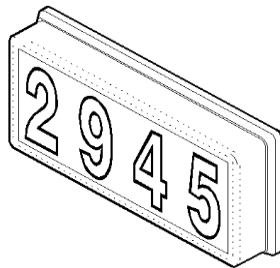

SPECIFICATIONS SHEET

1465 Tollhouse Rd. #102, Clovis, CA 93611
 PH (559) 324-7270 www.aero-lite.com

MODEL SPECIFICATIONS

Model	Width	Height	Depth	Ship Wt.	Lamp Set	Lens	Backplate	Numbers
PLHN3	11.25"	4.19"	1.88"	#1	2x #193 (12v)	Polystyrene (wht)	ABS (black)	3" ABS (black)
PLHN3LEDN	11.25"	4.19"	1.88"	#1	LED (12v-16v)	Polystyrene (wht)	ABS (black)	3" ABS (black)
PLHN4	11.50"	5.25"	1.88"	#1	2x #193 (12v)	Polystyrene (wht)	ABS (black)	4" ABS (black)
PLHN4LEDN	11.50"	5.25"	1.88"	#1	LED (12v-16v)	Polystyrene (wht)	ABS (black)	4" ABS (black)
PLHN4W	11.50"	5.25"	1.88"	#1	2x #193 (12v)	Polystyrene (wht)	ABS (black)	4" ABS (black)
PLHN4WLEDN	11.50"	5.25"	1.88"	#1	LED (12v-16v)	Polystyrene (wht)	ABS (black)	4" ABS (black)
TBK4LEDN	13.00"	6.75"	1.91"	#1	LED (12v-16v)	Polystyrene (wht)	ABS (black)	4" ABS (black)
TBR4LEDN	13.00"	6.75"	1.91"	#1	LED (12v-16v)	Polystyrene (wht)	ABS (brown)	4" ABS (brown)
PLHN6	17.00"	8.00"	3.00"	#1.5	6x #193 (12v)	Polystyrene (wht)	ABS (black)	6" ABS (black)
PLHN6LEDN	17.00"	8.00"	3.00"	#1.5	LED (12v-16v)	Polystyrene (wht)	ABS (black)	6" ABS (black)

LAMP SPECIFICATIONS

Type	Description	Volts	Watts	Aprox. Rated Hrs.
Incandescent	#193 wedge base	12V	4.62W	15k hrs.
LED Bulb	2 LEDs per bulb, Natural White (~4,000k)	16V	0.37 W	50k hrs.
LED Strip	4 LEDs per strip, Natural White (~4,000k)	16V	0.74 W	50k hrs.

3" Models

4" Models

4" Decorative (TB) Models

6" Models