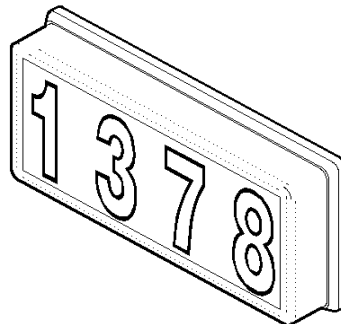

SPECIFICATIONS SHEET

1465 Tollhouse Rd. #102, Clovis, CA 93611
 PH (559) 324-7270 www.aero-lite.com

MODEL SPECIFICATIONS

Model	Width	Height	Depth	Ship Wt.	Lamp Set	Lens	Backplate	Numbers
PLHN3	11.25"	4.19"	1.88"	#1	2x #193 (12v)	Polystyrene (wht)	ABS (black)	3" ABS (black)
PLHN3LEDN	11.25"	4.19"	1.88"	#1	LED (12v-16v)	Polystyrene (wht)	ABS (black)	3" ABS (black)
PLHN4	11.50"	5.25"	1.88"	#1	2x #193 (12v)	Polystyrene (wht)	ABS (black)	4" ABS (black)
PLHN4LEDN	11.50"	5.25"	1.88"	#1	LED (12v-16v)	Polystyrene (wht)	ABS (black)	4" ABS (black)
PLHN4W	11.50"	5.25"	1.88"	#1	2x #193 (12v)	Polystyrene (wht)	ABS (black)	4" ABS (black)
PLHN4WLEDN	11.50"	5.25"	1.88"	#1	LED (12v-16v)	Polystyrene (wht)	ABS (black)	4" ABS (black)
TBK4LEDN	13.00"	6.75"	1.91"	#1	LED (12v-16v)	Polystyrene (wht)	ABS (black)	4" ABS (black)
TBR4LEDN	13.00"	6.75"	1.91"	#1	LED (12v-16v)	Polystyrene (wht)	ABS (brown)	4" ABS (brown)
PLHN6	17.00"	8.00"	3.00"	#1.5	6x #193 (12v)	Polystyrene (wht)	ABS (black)	6" ABS (black)
PLHN6LEDN	17.00"	8.00"	3.00"	#1.5	LED (12v-16v)	Polystyrene (wht)	ABS (black)	6" ABS (black)

LAMP SPECIFICATIONS

Type	Description	Volts	Watts	Aprox. Rated Hrs.
Incandescent	#193 wedge base	12V	4.62W	15k hrs.
LED Bulb	2 LEDs per bulb, Natural White (~4,000k)	16V	0.37 W	50k hrs.
LED Strip	4 LEDs per strip, Natural White (~4,000k)	16V	0.74 W	50k hrs.

3" Models

4" Models

4" Decorative (TB) Models

6" Models